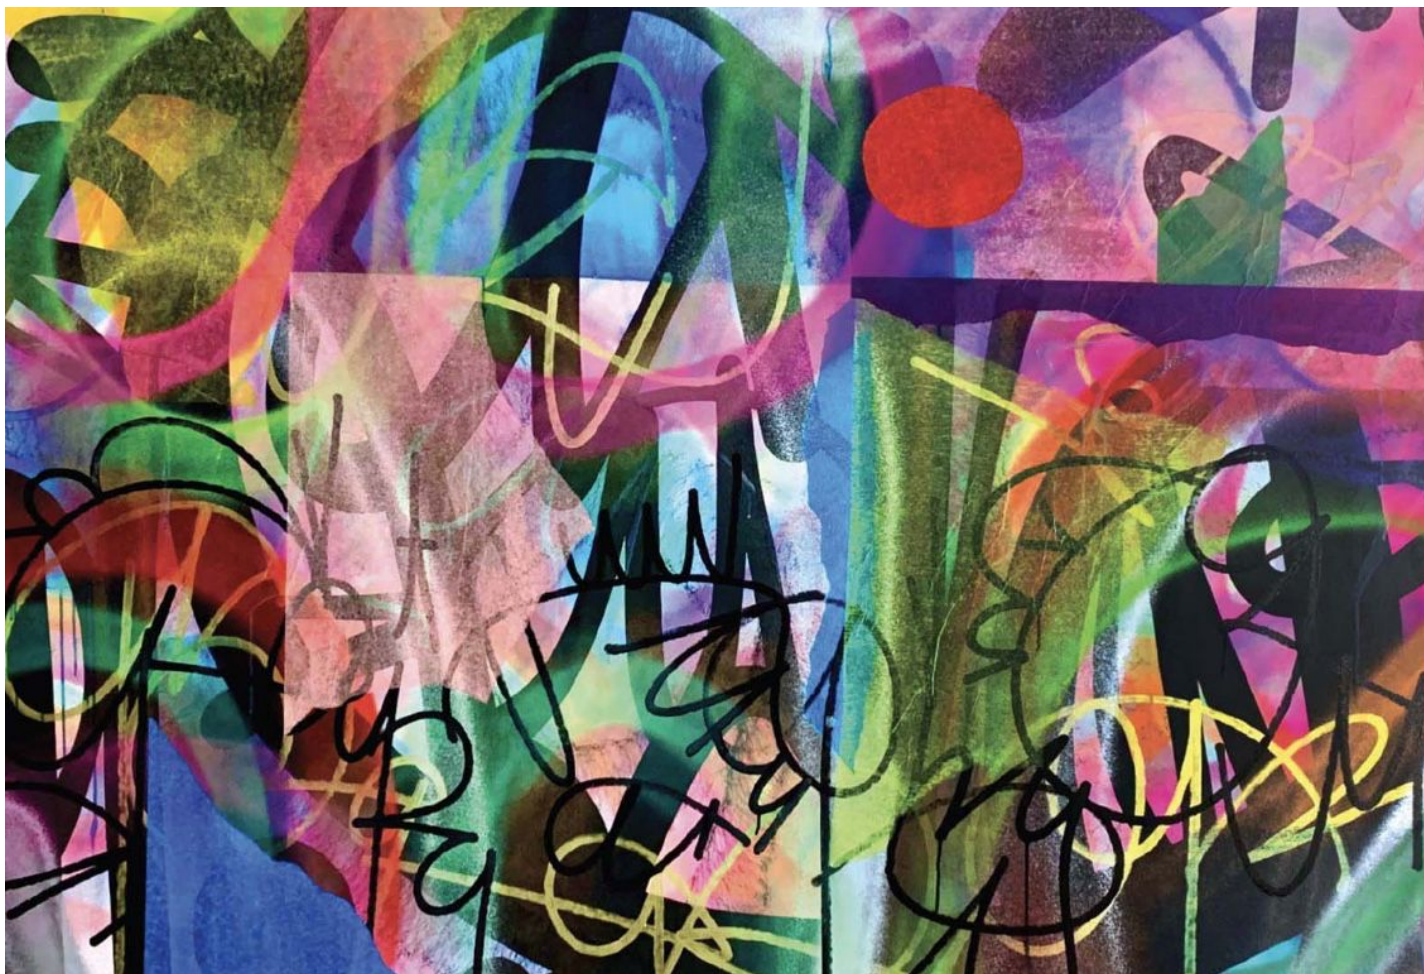

SPONDER GALLERY

JM Rizzi, *Tin Cans and Twine*, 2021  
Mixed media on canvas, 48 x 68 in.  
RIZZ00016