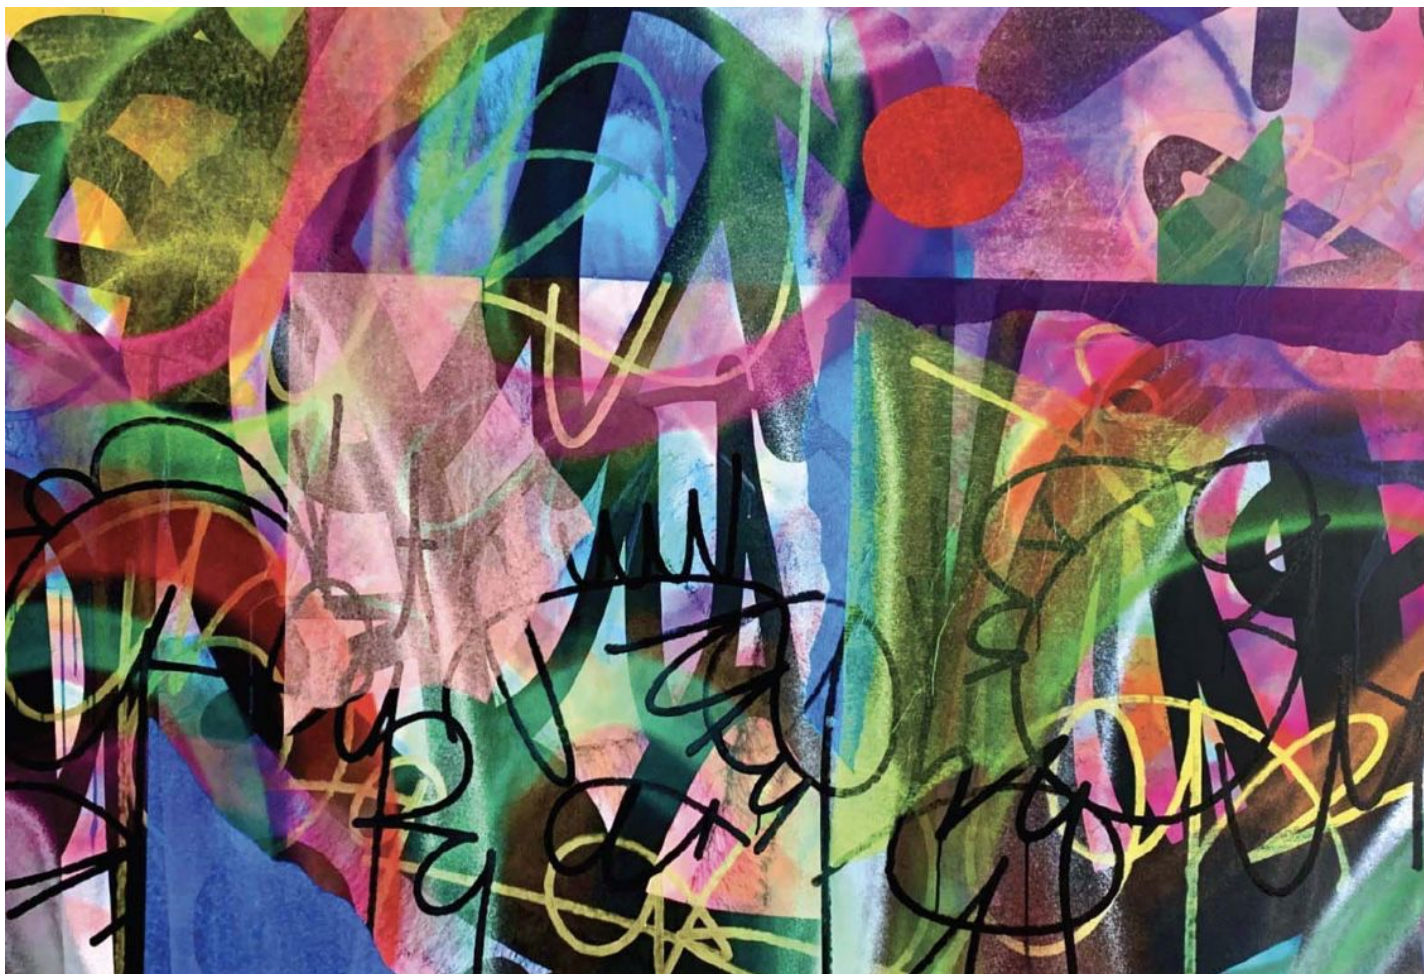

SPONDER GALLERY

JM Rizzi, *Tin Cans and Twine*, 2021
Mixed media on canvas, 48 x 68 in.
RIZZ00016