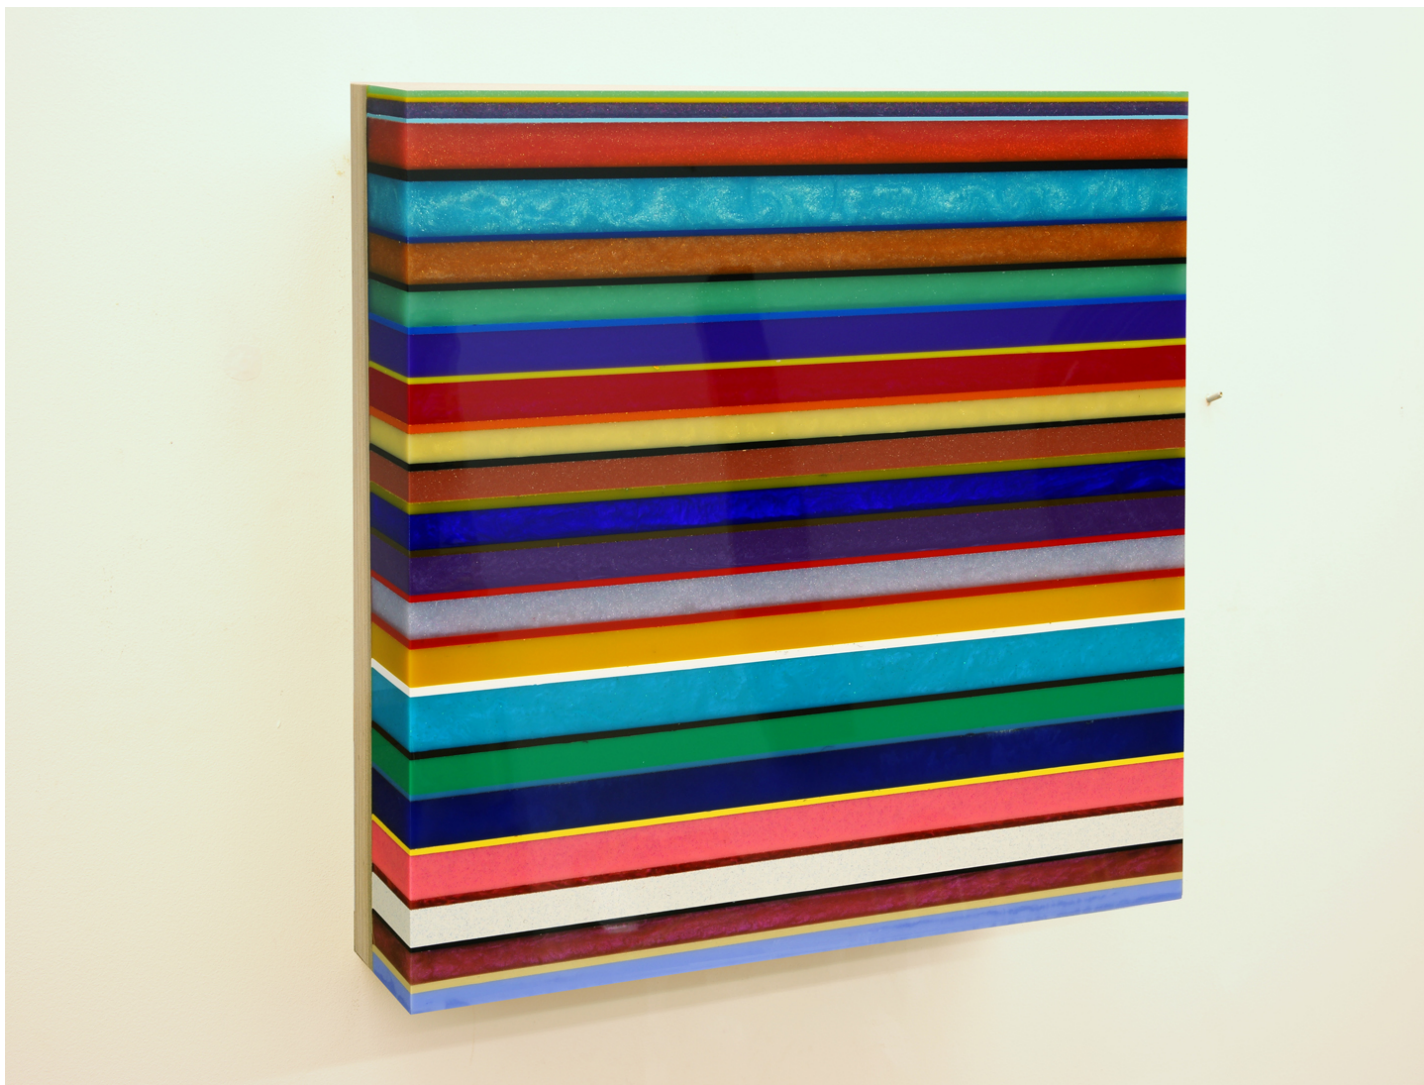

SPONDER GALLERY

Harald Schmitz Schmelzer, *Fogosa*, 2011
Cast acrylic
SCHM0042, Sold