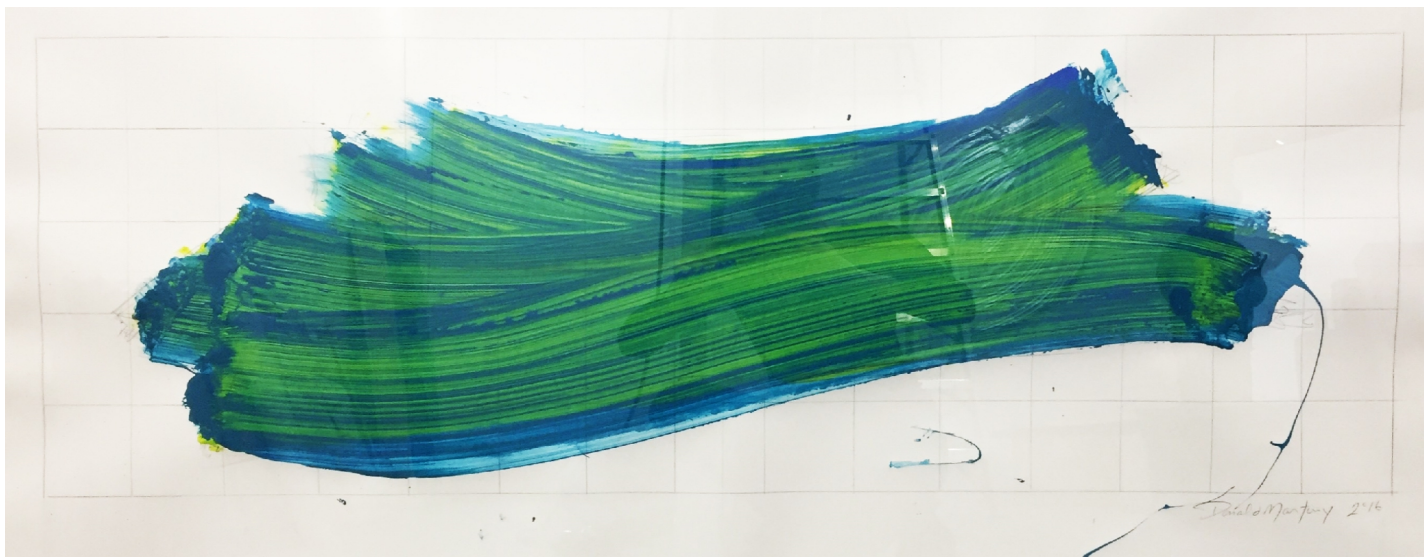

SPONDER GALLERY

Donald Martiny, *Untitled*, 2016
pigment on paper, 31 1/2 x 59 1/4 in.
MART00097