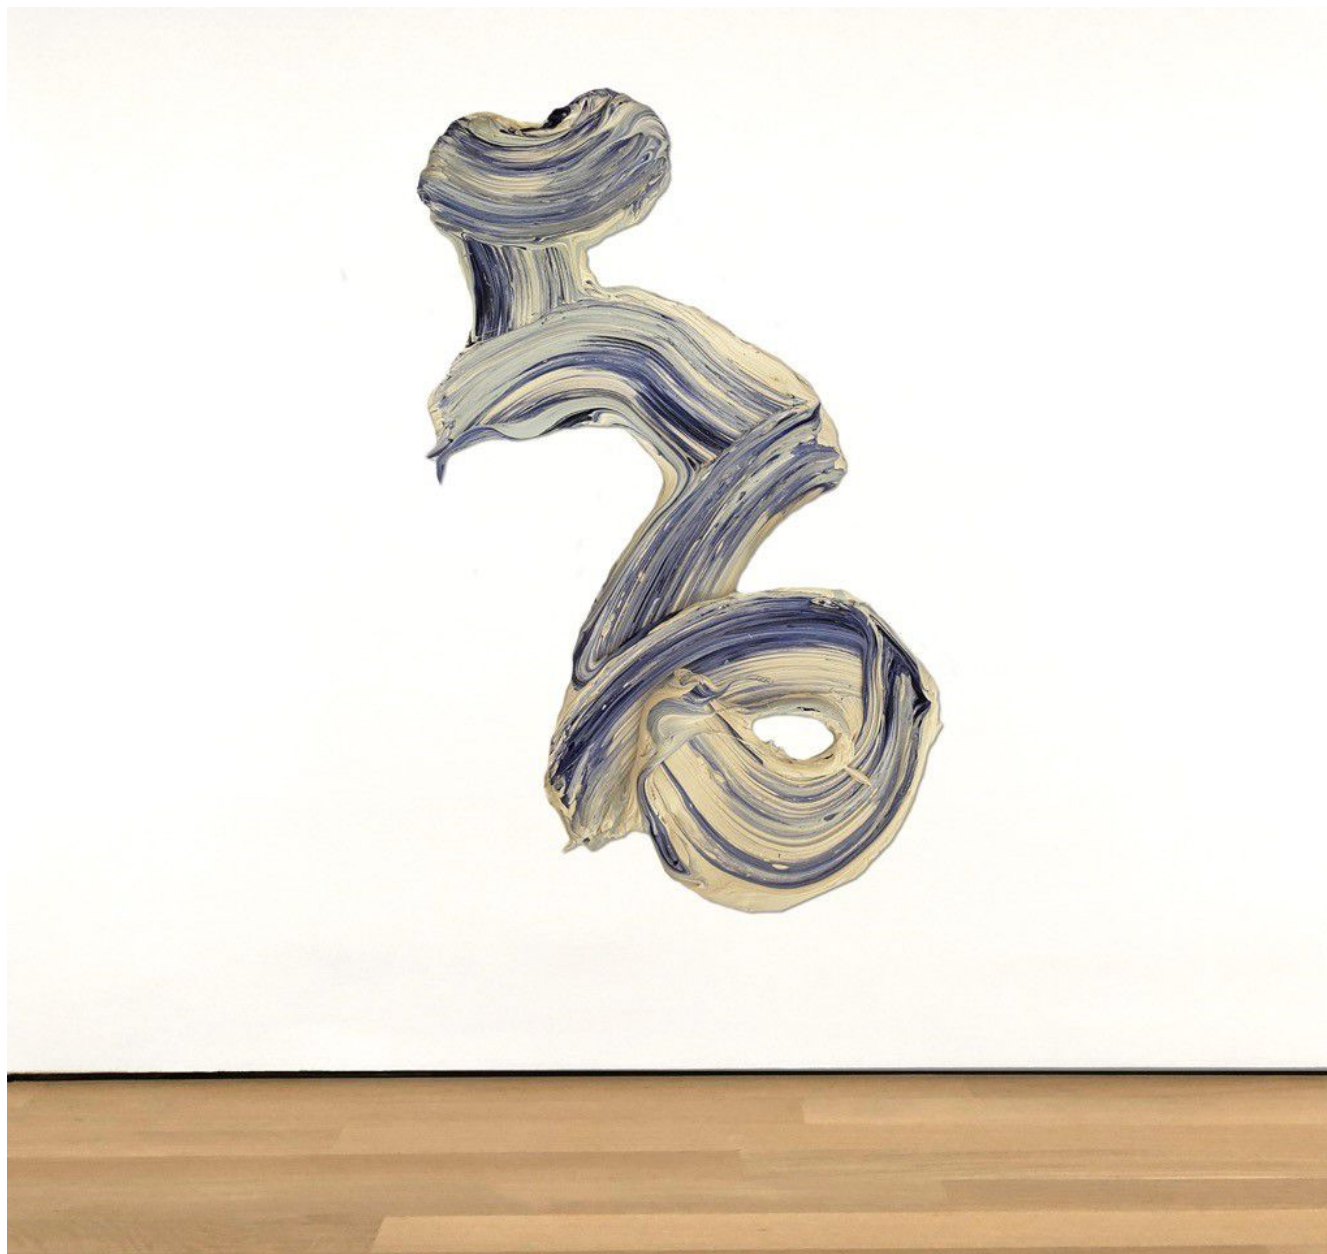

SPONDER GALLERY

Donald Martiny, *Jardyce*, 2020  
polymer and pigment on aluminum, 69 x 43 in.  
MART00120