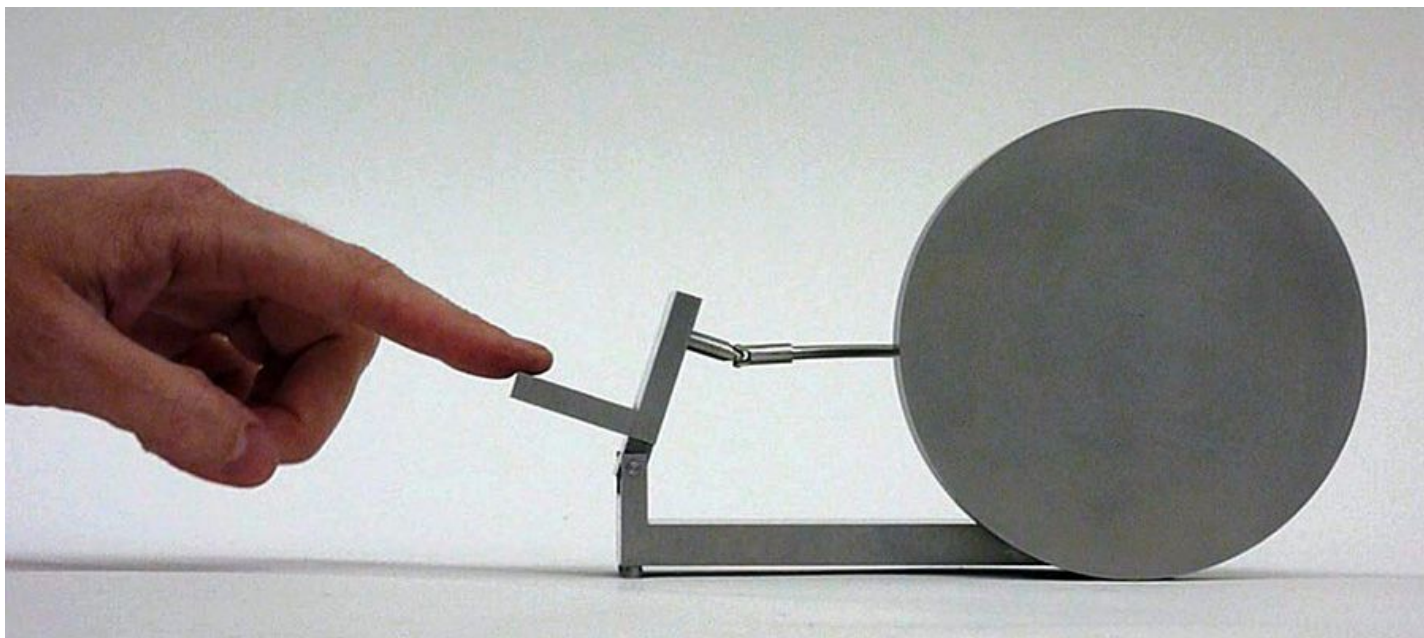

# SPONDER GALLERY

Anne Lilly, *To Pump*, 2010  
stainless steel, 4 x 3.5 x 8 in. Ed 2/3  
LILL0007