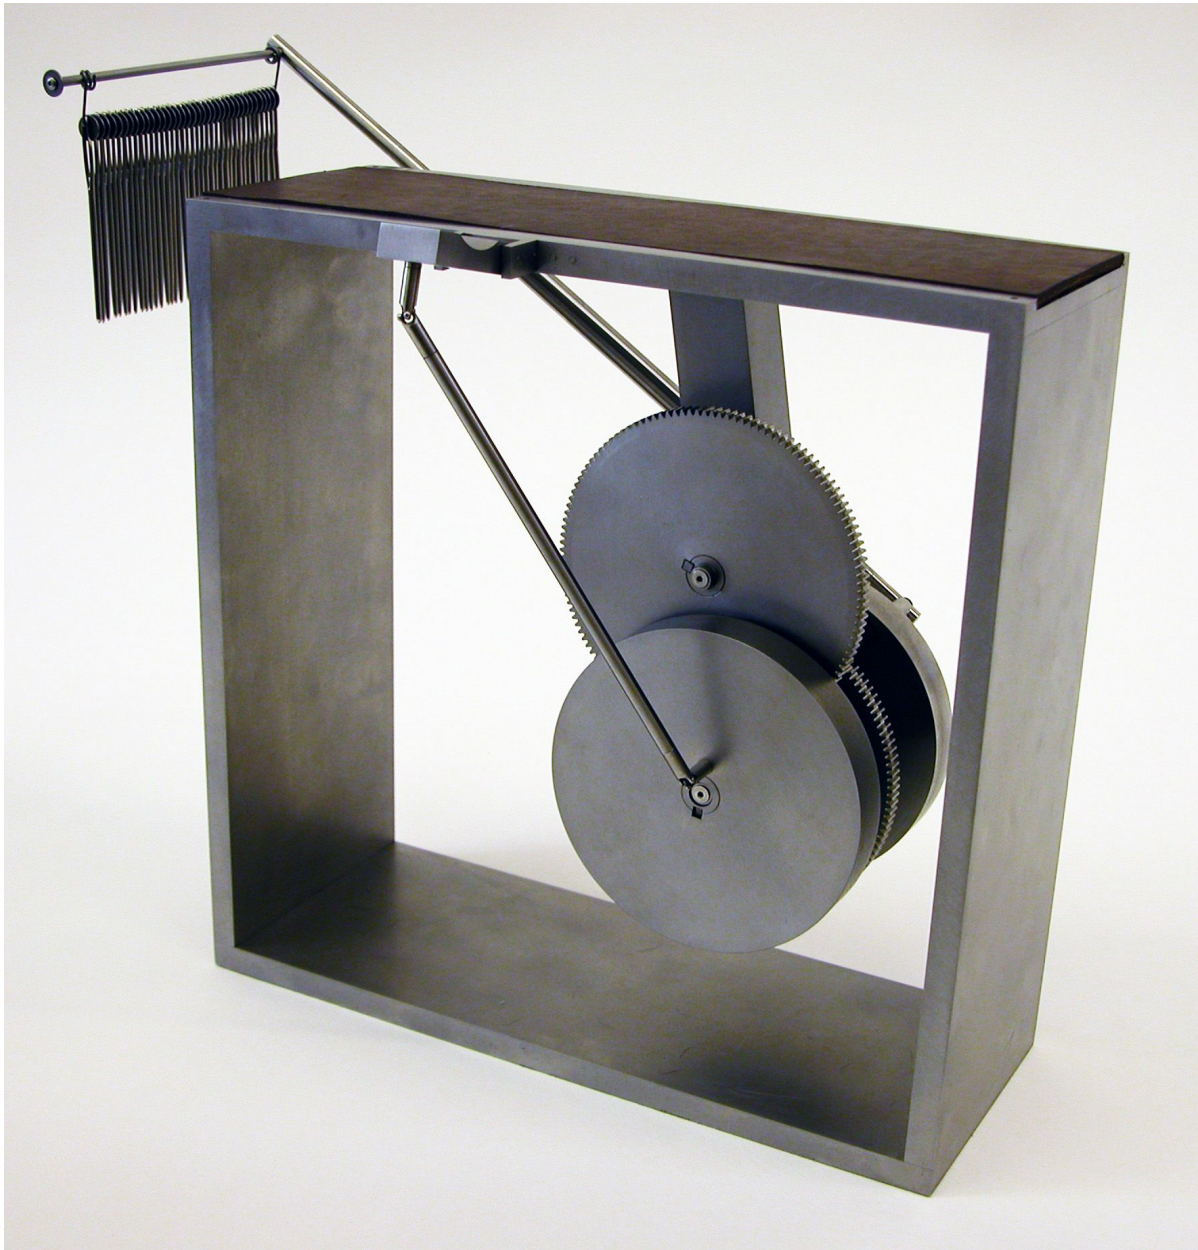

SPONDER GALLERY

Anne Lilly, *To Caress*, 2009
stainless steel, 18 x 7 x 14 in. Ed. 2/2
LILL0006