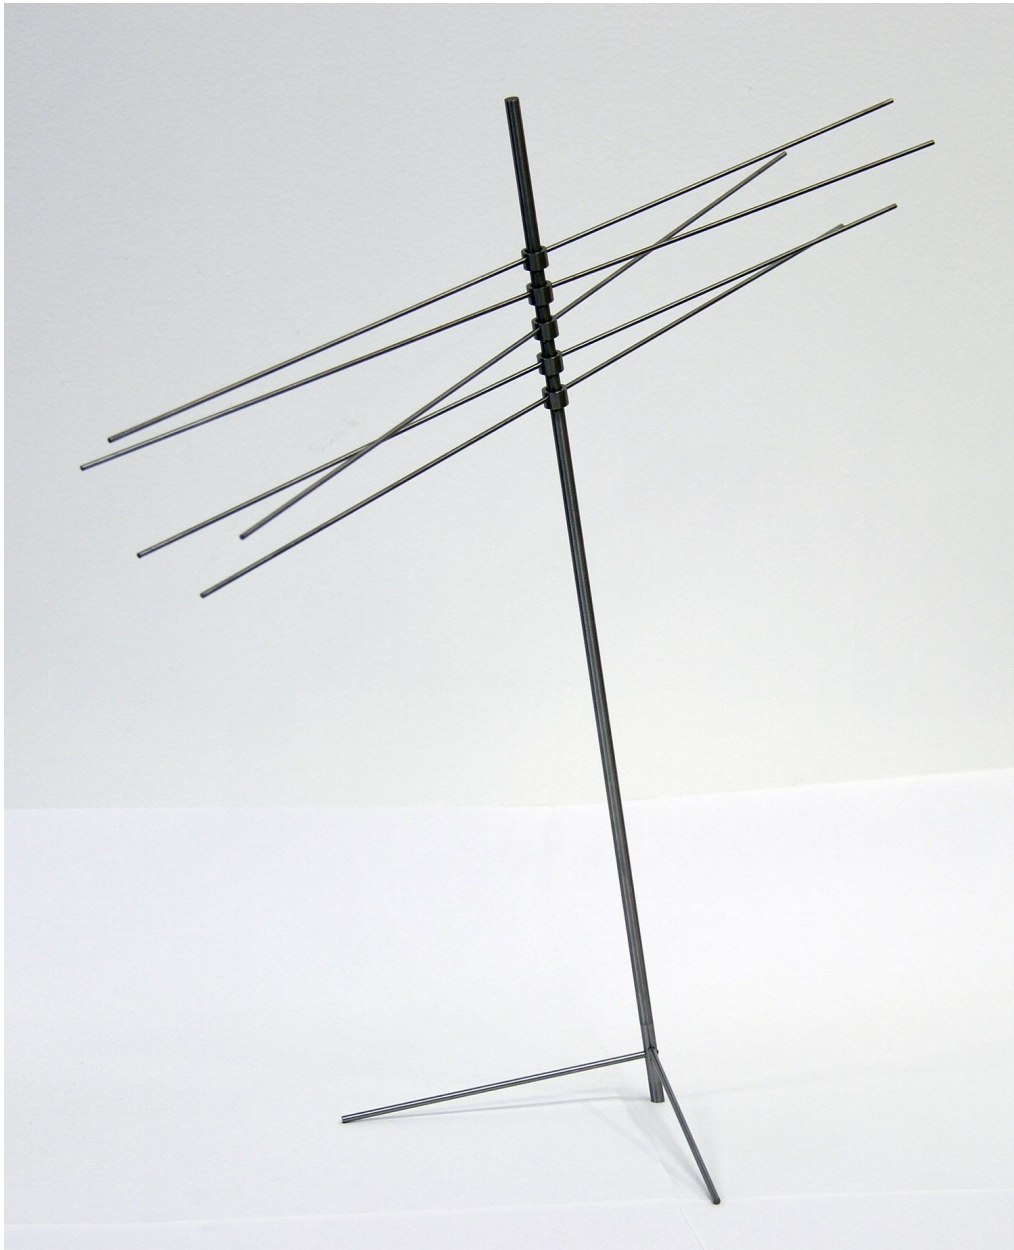

# SPONDER GALLERY

Anne Lilly, *Gertrud 1*, 2017  
stainless steel, 19 x 19 x 19 in. Ed. 1/6  
LILL0003